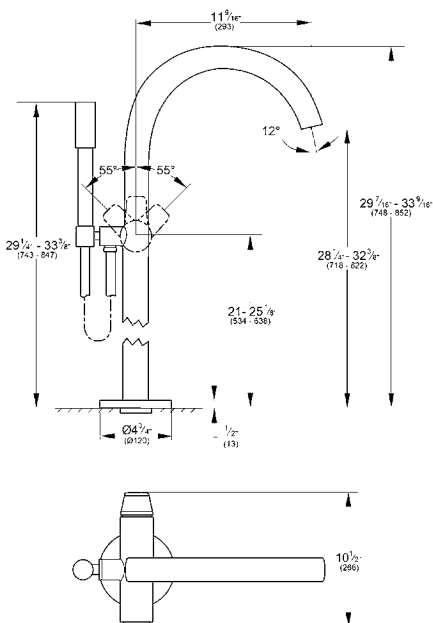

DEFINED  
Single-Lever Bathtub Faucet,  
Floor Mounted  
MODEL # 29302000

Pure Freude  
an Wasser

GROHE

C

**Product Description:**

**DEFINED**

**Single-Lever Bathtub Faucet, Floor Mounted**

**Standard Specification:**

- GROHE StarLight chrome finish
- GROHE SilkMove
- GROHE EcoJoy technology for less water and perfect flow
- 37 1/2" faucet height
- 32 3/8" aerator height
- 11 9/16" spout reach
- 49" hose
- Metal lever handle
- CALGreen/CEC compliant
- Sena hand shower (28 341 000) 1.75 gpm
- Requires Rough-In Set (29 038)
- Available at FERGUSON and Build.com

**Applicable Codes & Standards:**

- Energy Policy Act of 1992
- ASME A112.18.1/CSA B125.1

**Color:**

- 29302000 Starlight Chrome